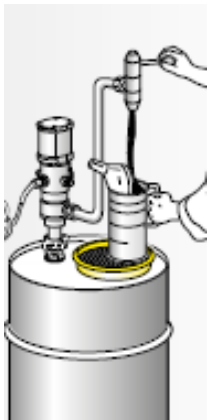

Dispense Taps

Pump and Dispense Spigot Packages

Part No.	
RA-26098-55	Includes RA-26094-55 1:1 ratio pump, RA-37683-55 oil tap with connection to pump
RA-37698-55	Includes RA-35567-55 3:1 ratio pump, RA-37683-55 oil tap with connection to pump

RA-37683-55 Dispense Tap

Valve tap with anti-splash filter for pump connection with connection fittings.

RA-37692-55 Dispense Tap

Valve tap with anti-splash filter for oil bar with connection fittings.

RA-37699-55 Drip Catcher Tray

Valve tap with anti-splash filter for oil bar with connection fittings.

Applied
Lubrication
Technology Inc.