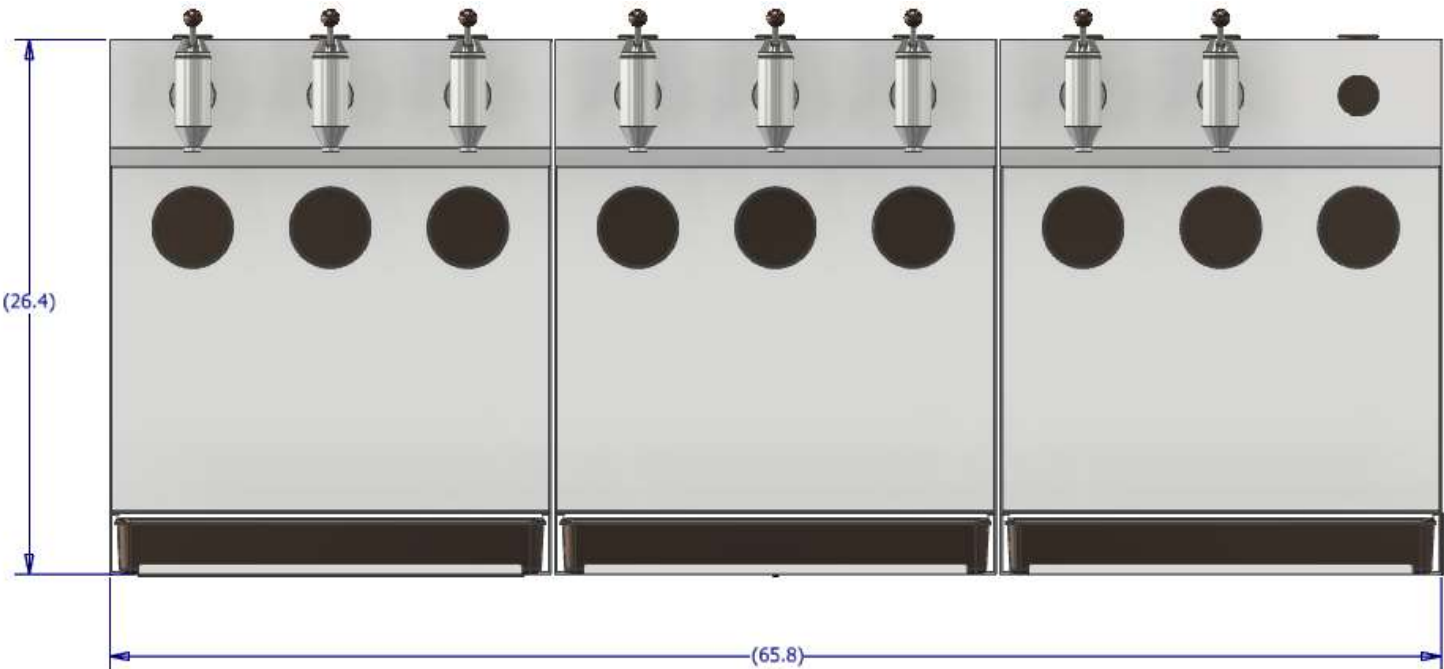

OIL DISPENSE BARS

RA-37690-55 Oil Dispense bar comes with one 37692-55 Dispense Tap

37692-55 Dispense Taps are added to the RA-37690-55 Oil Bar to make either a 2 or 3 tap Oil Bar

Removeable Drip Tray

RA-37690-55 Oil Dispense bar with 2 additional RA-37692-55 Dispense Taps

RA-37830-55 Digital Meters can be ordered as an option for mounting on the oil bar.

OIL DISPENSE BARS

Oil Dispense Bars can be grouped to provide multiple tap dispense stations.
Below is a 3 dispense bar arrangement with 8 dispense taps.

Pedestal Mounted Oil Dispense Bar

Pedestal Mounted Back to Back Oil Dispense Bar

APPLIED LUBRICATION TECHNOLOGY INC.