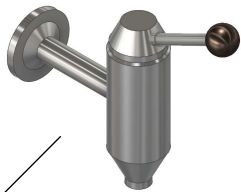

OIL DISPENSE BARS

RA-37690-55 Oil Dispense bar comes with one 37692-55 Dispense Tap

37692-55 Dispense Taps are added to the RA-37690-55 Oil Bar to make either a 2 or 3 tap Oil Bar

Removeable Drip Tray

RA-37690-55 Oil Dispense bar with 2 additional RA-37692-55 Dispense Taps

RA-37830-55 Digital Meters can be ordered as an option for mounting on the oil bar.

OIL DISPENSE BARS

Oil Dispense Bars can be grouped to provide multiple tap dispense stations.
Below is a 3 dispense bar arrangement with 8 dispense taps.

Pedestal Mounted Oil Dispense Bar

Pedestal Mounted Back to Back Oil Dispense Bar

APPLIED LUBRICATION TECHNOLOGY INC.