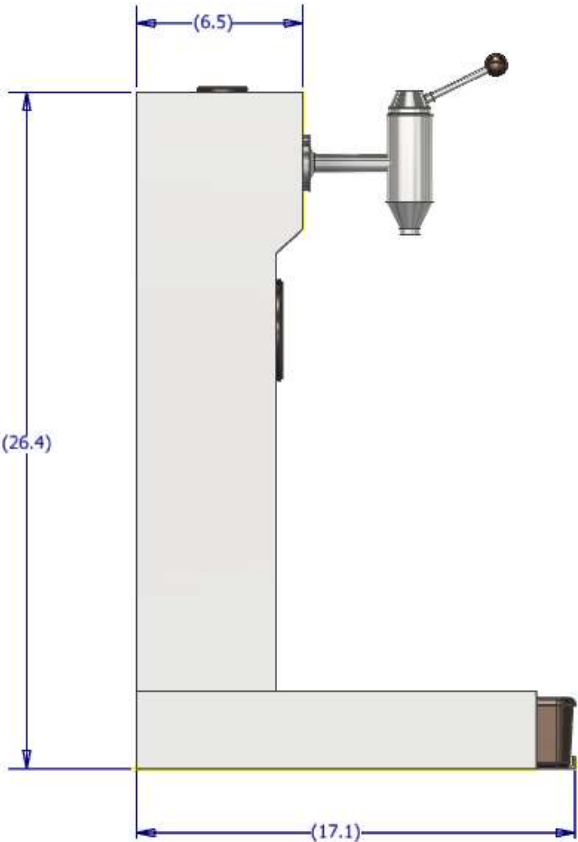

OIL DISPENSE BARS

RA-37690-55 Oil Dispense bar comes with one 37692-55 Dispense Tap

37692-55 Dispense Taps are added to the RA-37690-55 Oil Bar to make either a 2 or 3 tap Oil Bar

Removeable Drip Tray

RA-37690-55 Oil Dispense bar with 2 additional RA-37692-55 Dispense Taps

RA-37830-55 Digital Meters can be ordered as an option for mounting on the oil bar.

OIL DISPENSE BARS

Oil Dispense Bars can be grouped to provide multiple tap dispense stations.
Below is a 3 dispense bar arrangement with 8 dispense taps.

Pedestal Mounted Oil Dispense Bar

Pedestal Mounted Back to Back Oil Dispense Bar

APPLIED LUBRICATION TECHNOLOGY INC.