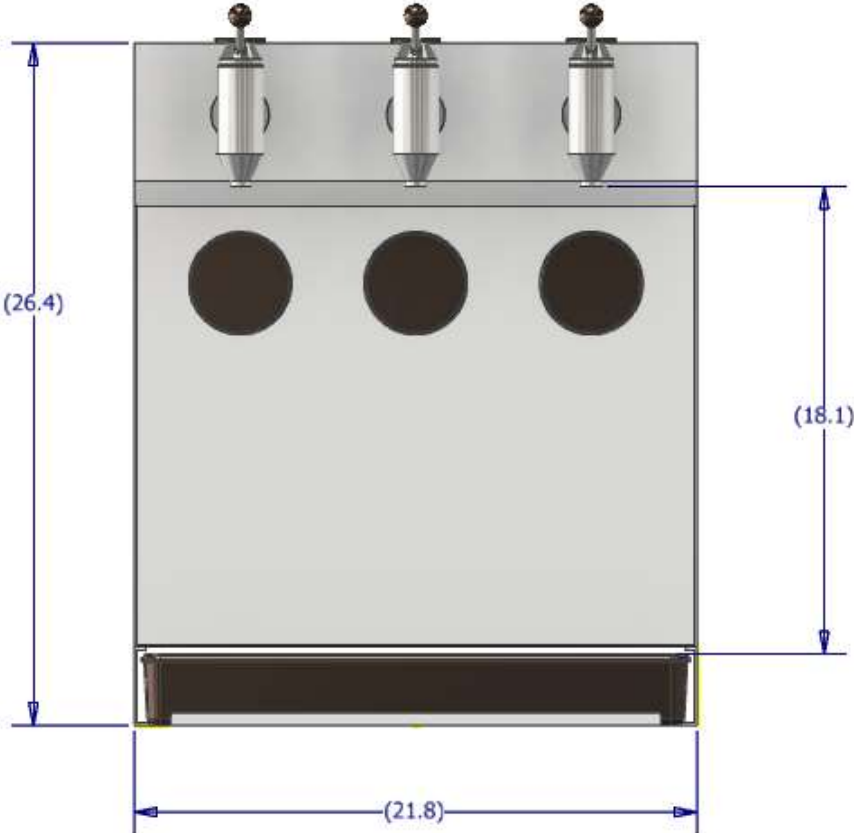

OIL DISPENSE BARS

RA-37690-55 Oil Dispense bar comes with one 37692-55 Dispense Tap

37692-55 Dispense Taps are added to the RA-37690-55 Oil Bar to make either a 2 or 3 tap Oil Bar

Removeable Drip Tray

RA-37690-55 Oil Dispense bar with 2 additional RA-37692-55 Dispense Taps

RA-37830-55 Digital Meters can be ordered as an option for mounting on the oil bar.

OIL DISPENSE BARS

Oil Dispense Bars can be grouped to provide multiple tap dispense stations.
Below is a 3 dispense bar arrangement with 8 dispense taps.

Pedestal Mounted Oil Dispense Bar

Pedestal Mounted Back to Back Oil Dispense Bar

APPLIED LUBRICATION TECHNOLOGY INC.