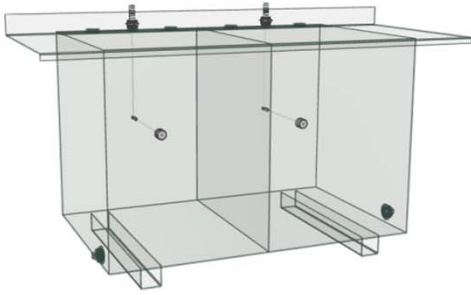

# Two Compartment Bench Tanks

Each 2 compartment Bench Tank comes with;  
 Level sight gauge for each compartment  
 Vent/Fill cap for each compartment  
 2" NPT(f) pump mount port for each compartment  
 2" NPT(f) drain port for each compartment  
 Tanks are painted white – custom colours available on request  
**NOTE:** Order equipment packages separately.

Model	Capacity	A	B	C	D	E
800SBT	800 Liters (Split 400L/400L)	74"	28"	23"	39"	43"
1140SBT	1,140 Liters (Split 570L/570L)	74"	38"	33"	39"	43"
1500SBT	1,500 Liters (Split 750L/750L)	74"	40"	35"	43"	48"
1600SBT	1,600 Liters (Split 800L/800L)	97"	38"	33"	39"	43"