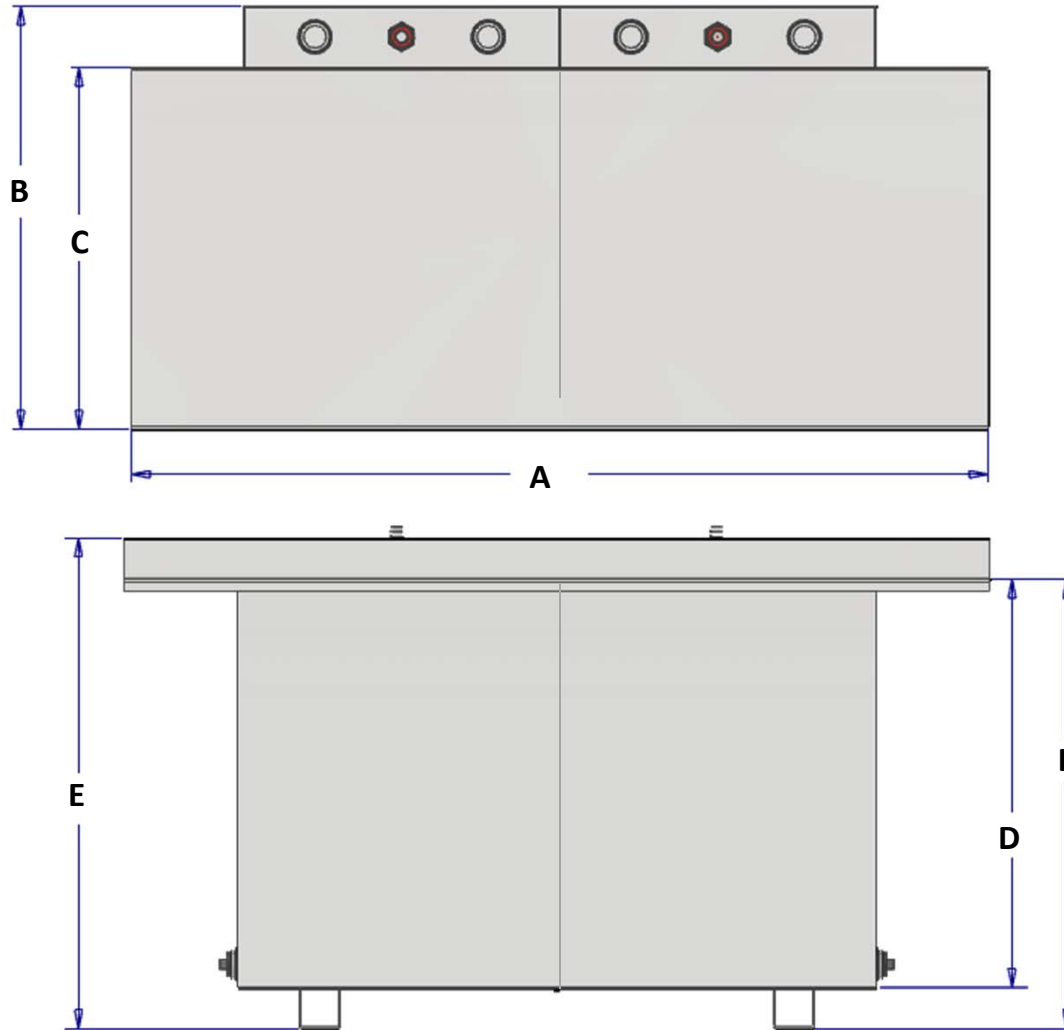

# Two Compartment Bench Tanks

Each 2 compartment Bench Tank comes with;  
 Level sight gauge for each compartment  
 Vent/Fill cap for each compartment  
 2" NPT(f) pump mount port for each compartment  
 2" NPT(f) drain port for each compartment  
 Tanks are painted white – custom colours available on request  
**NOTE:** Order equipment packages separately.

Model	Capacity	A	B	C	D	E
800SBT	800 Liters (Split 400L/400L)	74"	28"	23"	39"	43"
1140SBT	1,140 Liters (Split 570L/570L)	74"	38"	33"	39"	43"
1500SBT	1,500 Liters (Split 750L/750L)	74"	40"	35"	43"	48"
1600SBT	1,600 Liters (Split 800L/800L)	97"	38"	33"	39"	43"