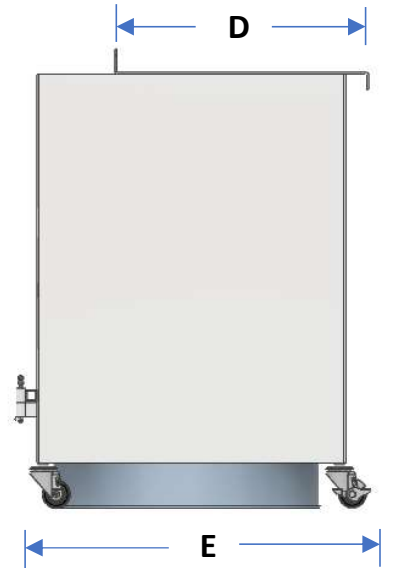

# DRUM BENCHES

SR-DB3  
3 Drum Bench

SR-DB2  
3 Drum Bench

Model	A	B	C	D	E
SR-DB2	55"	40.25"	38.25"	22"	31'
SR-DB3	80"	40.25"	38.25"	22"	31'