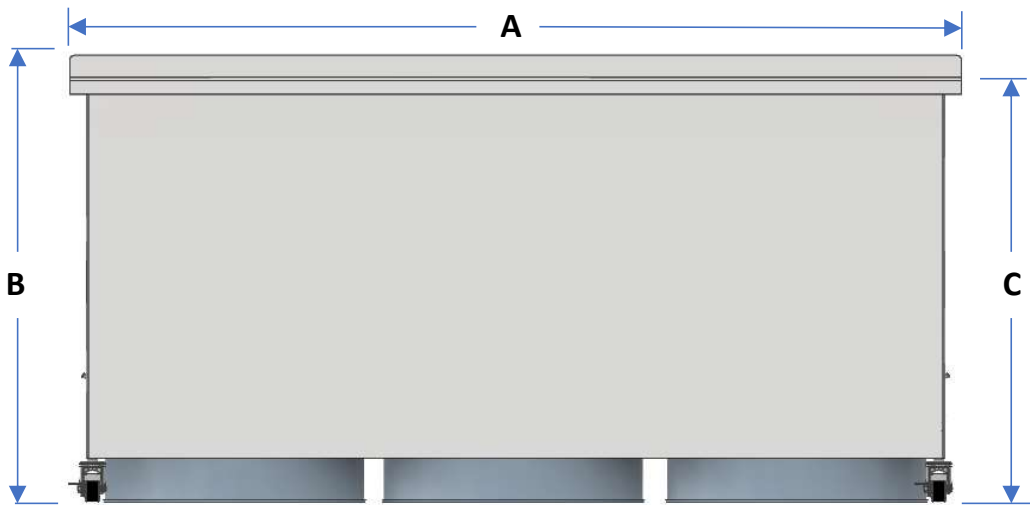

# DRUM BENCHES

SR-DB3  
3 Drum Bench

SR-DB2  
3 Drum Bench

Model	A	B	C	D	E
SR-DB2	55"	40.25"	38.25"	22"	31'
SR-DB3	80"	40.25"	38.25"	22"	31'